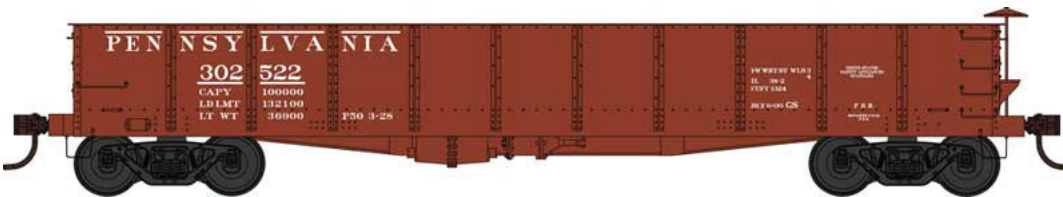

Pennsylvania Blt 6-06
#42685 Road #302522
#42686 Road #302569
#42687 Road #302577