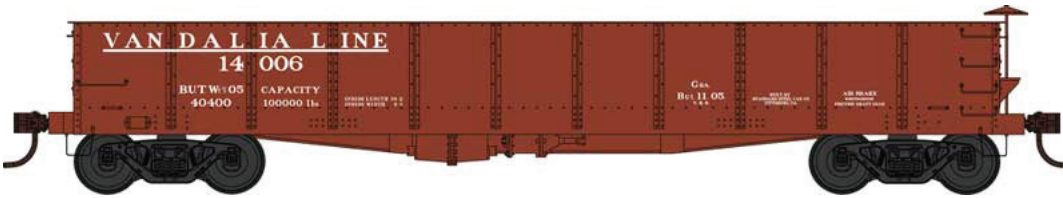

Vandalia Line Blt 11-05
#42688 Road #14006
#42689 Road #14088
#42690 Road #14092