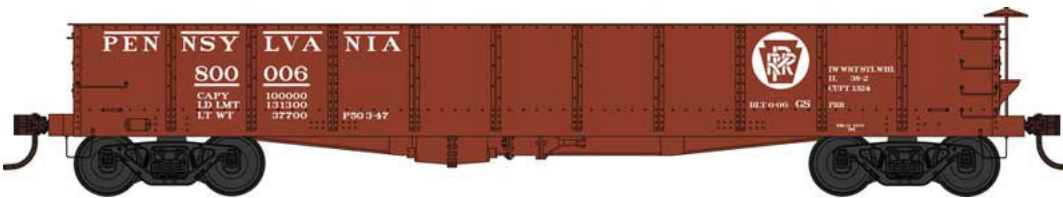

Penna Circle Keystone Blt 6-06
#42679 Road #800006
#42680 Road #800091
#42681 Road #800105