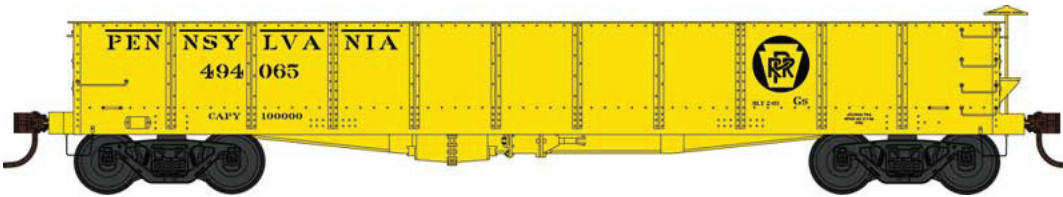

EXECUTIVE LINE

### HO GS Gondola Cars

Ready to Run with added brake wheel, under frame, air tank, brake cylinder, triple valve, free rolling trucks with metal wheels and knuckle couplers.

\$26.95 each

Grand Rapids and Indiana Blt 10-03  
#42673 Road #2958  
#42674 Road #2972  
#42675 Road #2973